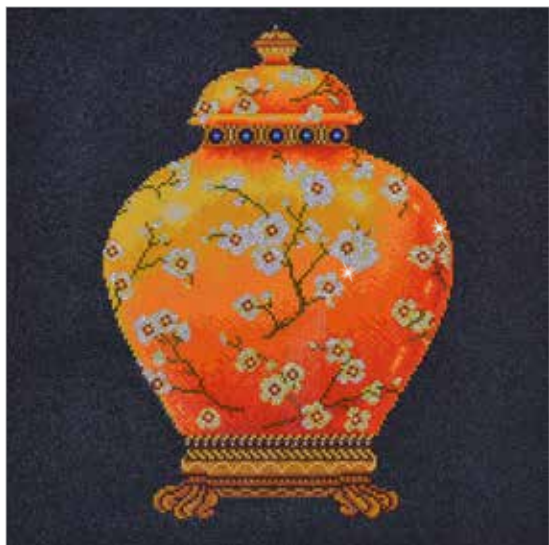

© Licensed by Needleart World

DD12.019

Bouquet Ancien

4897073243733

NEW

series
DD12

Skill Level – Advanced

Design Size 52 x 52cm (20.5" x 20.5")
Fabric Size 59.5 x 59.5cm (23.4" x 23.4")